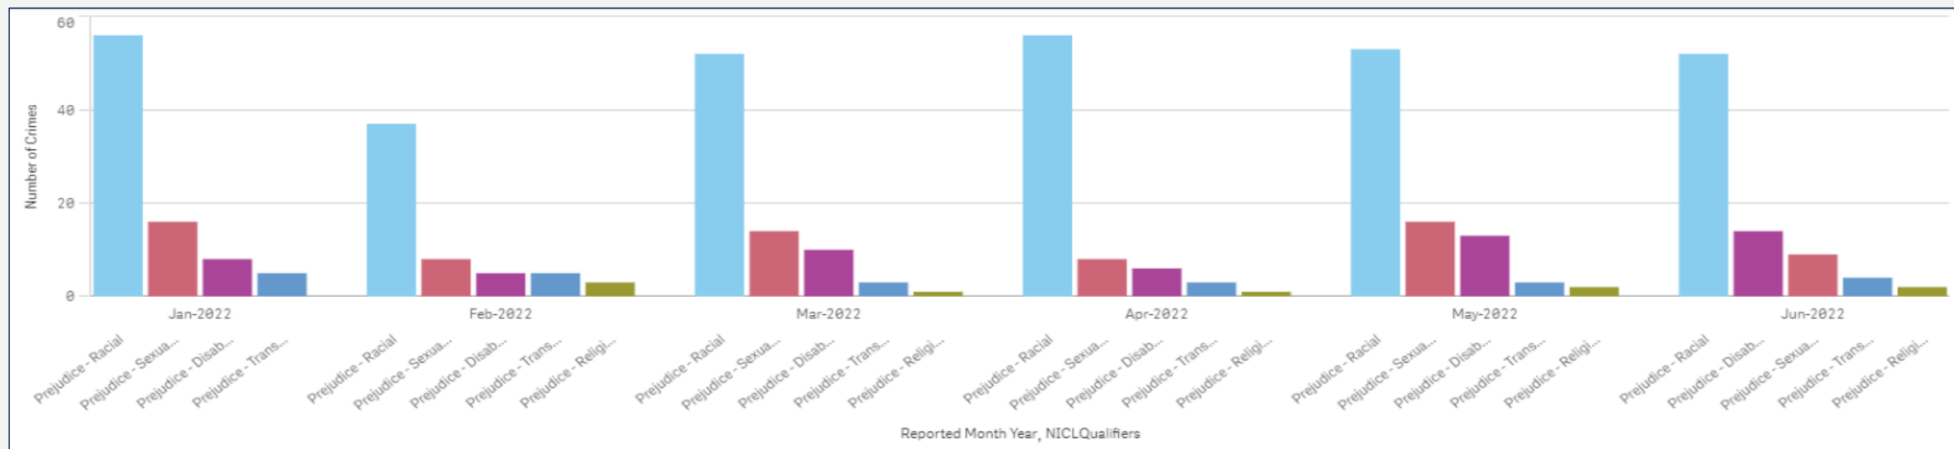

Performance – Hate Crime Overview

Force

Hate Crime is reporting as stable, with a slight loss of seasonality since the impact of Covid. Volumes are now reporting flatter across the year. Year on year reporting increases in Transgender and Sexual Orientation related hate which follows National trends.

Work by the Hate Crime Silver Scrutiny Panel on hate crime video to raise awareness of Hate Crime and how to report it, including details surrounding how the Criminal Justice System responds to it is ongoing. There is an increased focus on Out of Court Disposal outcomes relating to Hate Crimes.

Royal Wootton Bassett CPT

	Number of Crimes	Change (number)	Change (%)
Total	31	11	55%
Prejudice – Racial	28	16	133.3%
Prejudice – Sexual orientation	3	-3	-50.0%
Prejudice - Disability	0	-2	-100.0%
Prejudice - Religion	1	1	0.0%
Prejudice - Transgender	0	0	0.0%

Year on year comparison June 2021 to June 2022 (note: an individual crime can be tagged with more than one prejudice type e.g. sexual orientation & transgender)

Force Hate Crime (6 months to June 2022)